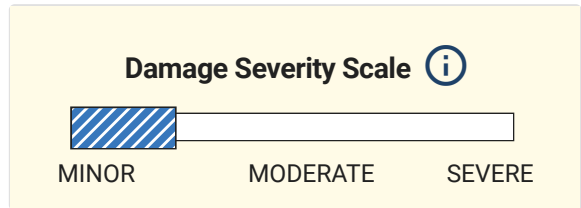

📘 **Damage reported: minor damage**
- Damage to rear

CARFAX HAS THE MOST ACCIDENT & DAMAGE INFORMATION

Minor damage is usually cosmetic, including dents or scratches to the vehicle body.

06/22/2014 Maryland Motor Vehicle Dept.
Severna Park, MD
Title #37308094