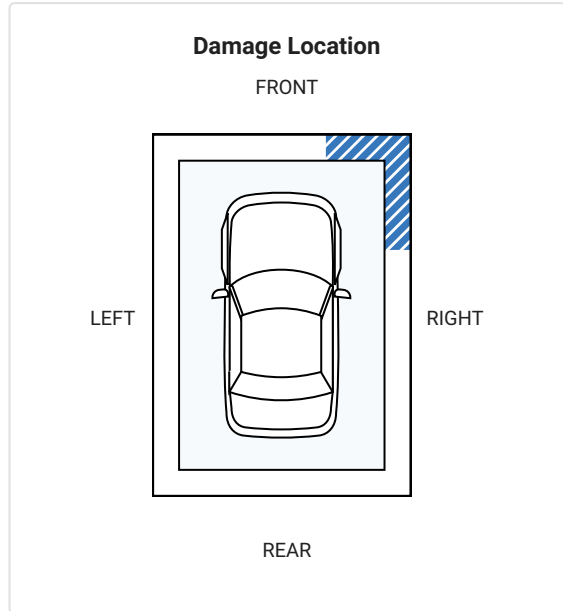

Minor damage is usually cosmetic, including dents or scratches to the vehicle body.

08/10/2006	Georgia Motor Vehicle Dept. Columbus, GA	<b>Registration issued or renewed</b> - Vehicle color noted as Black
10/25/2006    24,126	Columbus Motor Company Columbus, GA 706-327-3636  ★ 4.7 / 5.0 163 Verified Reviews ♥ 402 Customer Favorites	 <b>Vehicle serviced</b>
08/15/2007	Georgia Motor Vehicle Dept. Columbus, GA	<b>Registration issued or renewed</b> - Vehicle color noted as Black
08/21/2008	Georgia Motor Vehicle Dept. Columbus, GA	<b>Registration issued or renewed</b> - Vehicle color noted as Black
08/07/2009	Georgia Motor Vehicle Dept. Columbus, GA	<b>Registration issued or renewed</b> - Vehicle color noted as Black
08/16/2010	Georgia Motor Vehicle Dept.	<b>Registration issued or renewed</b> - Vehicle color noted as Black