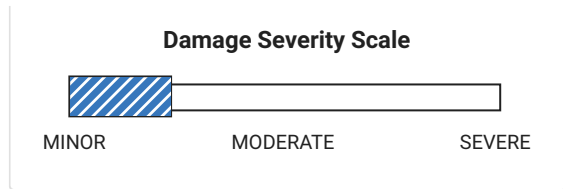

#### Owner 1

Purchased: 1998

**Low mileage!** This owner drove less than the industry average of 15,000 miles per year.

Personal Vehicle  
1,989 mi/yr

Date	Mileage	Source	Comments
01/12/1998		Georgia Motor Vehicle Dept.	<b>Vehicle purchase reported</b> - Titled or registered as personal vehicle
02/24/1998	27	Georgia Motor Vehicle Dept. Columbus, GA	<b>Title issued or updated</b> - Odometer reading reported - First owner reported
02/24/1998		Georgia Motor Vehicle Dept. Columbus, GA Title #34184334	<b>Title or registration issued</b>
01/10/2005		Damage Report	 <b>Accident reported: minor damage with another motor vehicle</b> - Damage to right front